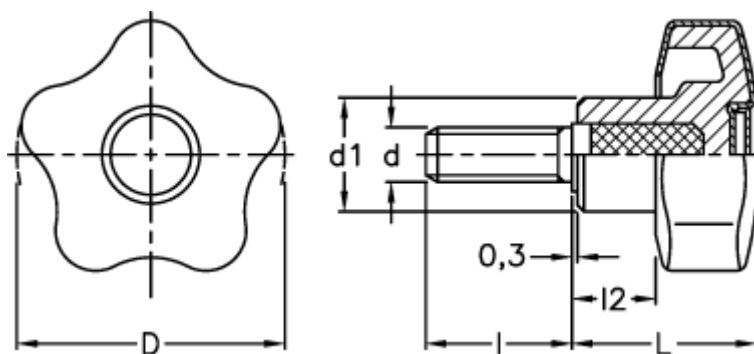

Article number: 23021699133

Description: E+G Lobe knobs

VCT.43 p-M8x25 SOFT C3 RAL7035 - gray cap

Measures

D = 43

d1 = 17.0

d 6g = M8

l = 25

L = 29.0

l2 = 11.0